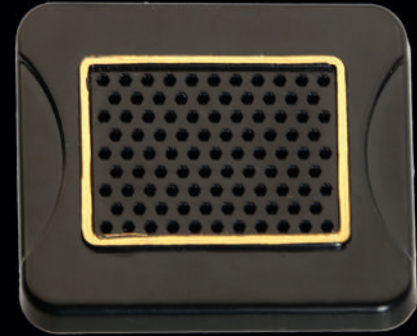

Square Model Mattress Ventilators

ACC.610

** We can print your name on every product in our collection...